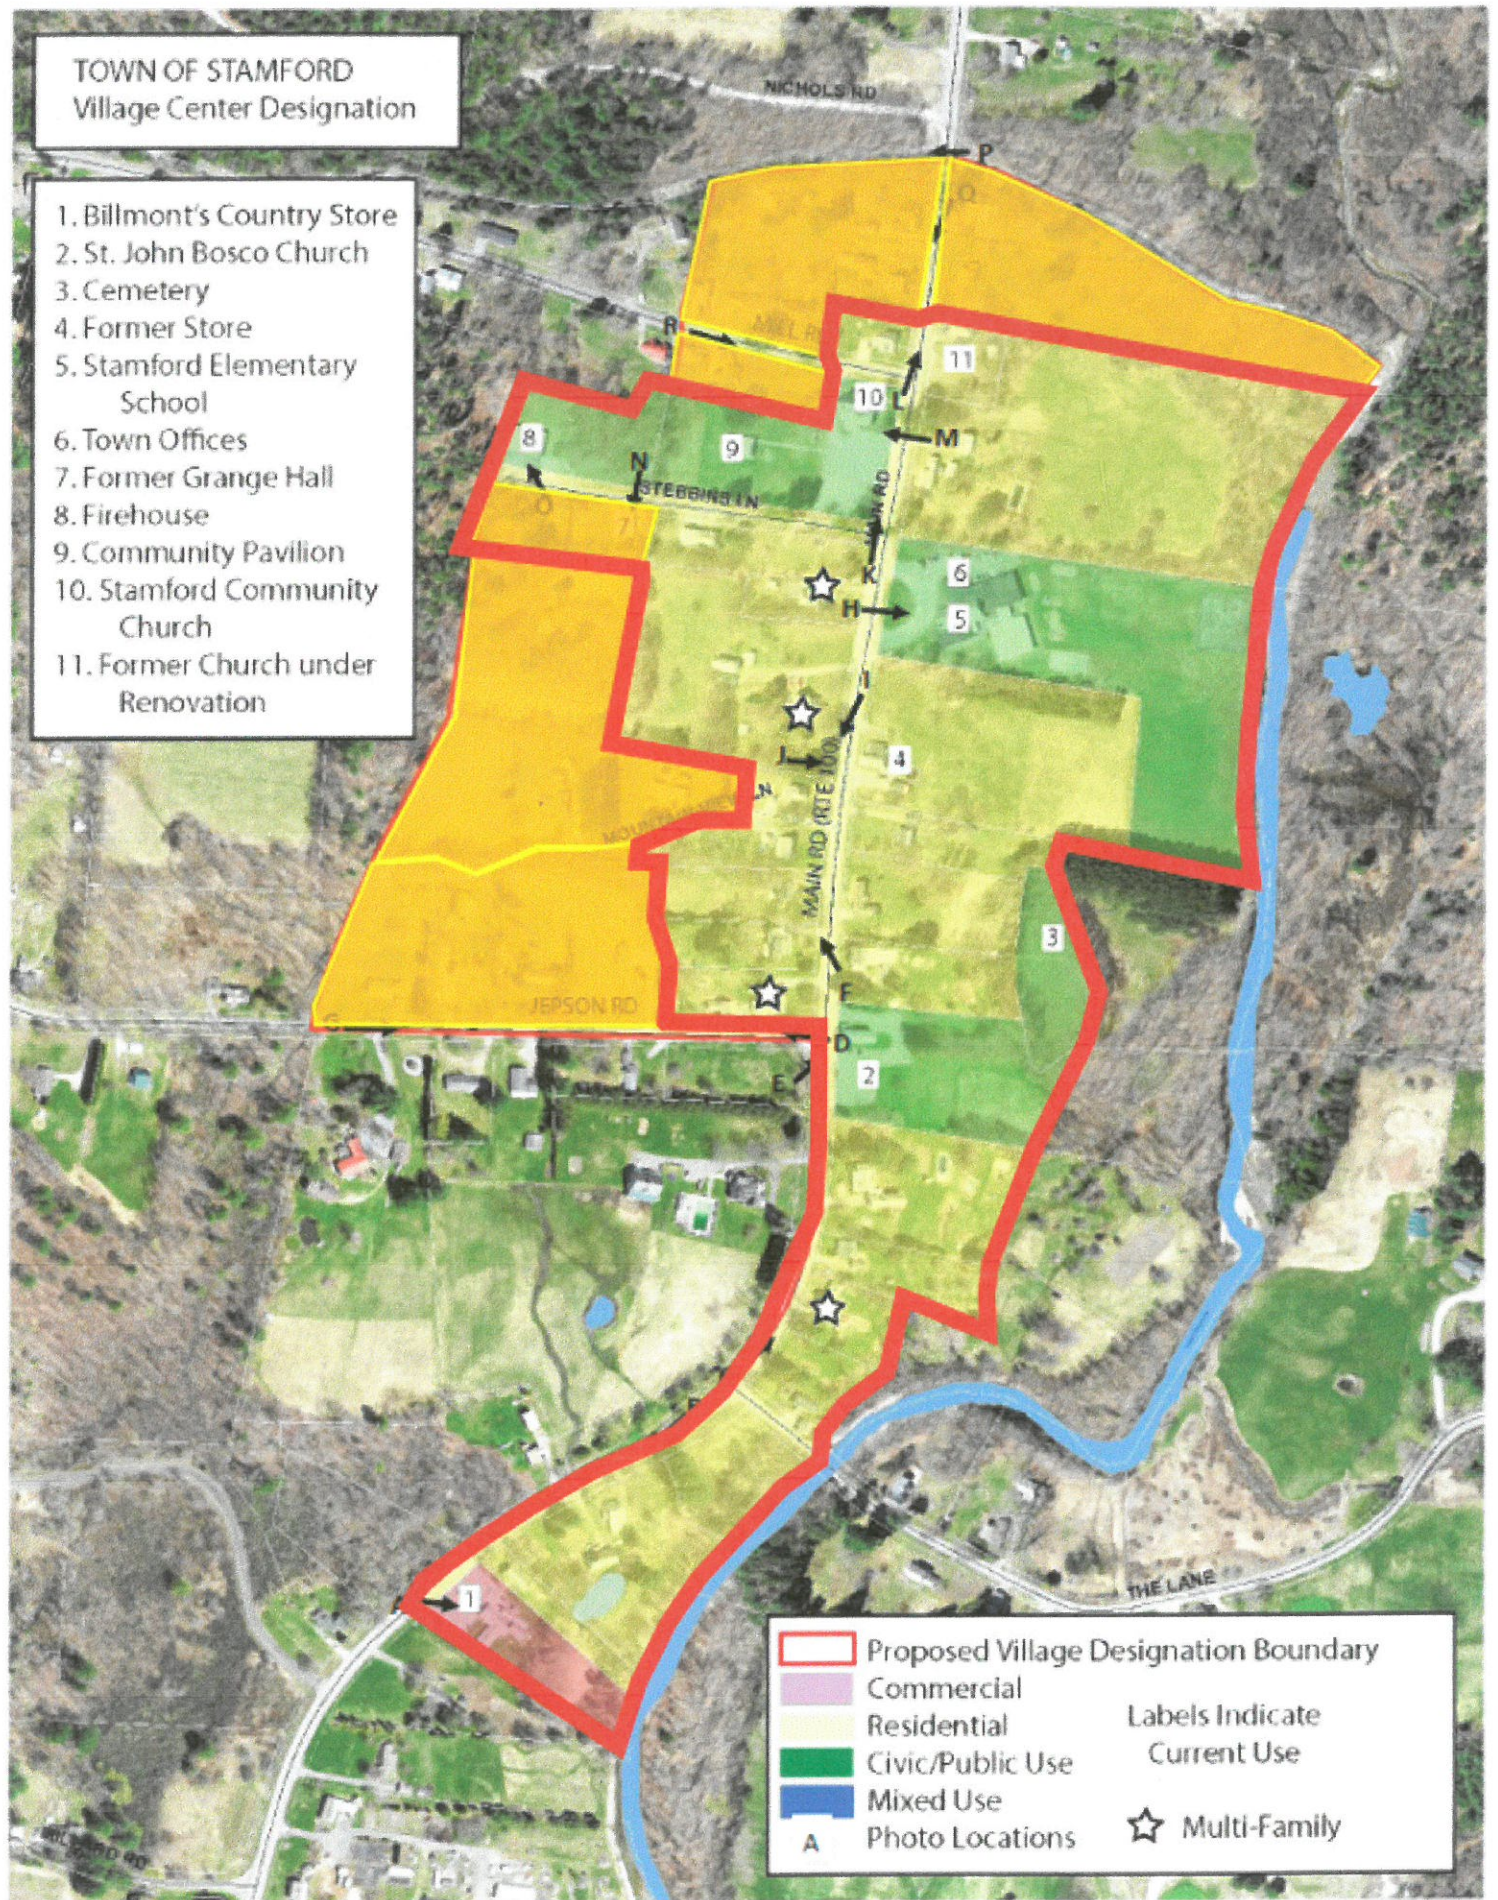

TOWN OF STAMFORD
Village Center Designation

1. Billmont's Country Store
2. St. John Bosco Church
3. Cemetery
4. Former Store
5. Stamford Elementary School
6. Town Offices
7. Former Grange Hall
8. Firehouse
9. Community Pavilion
10. Stamford Community Church
11. Former Church under Renovation

	Proposed Village Designation Boundary	Labels Indicate Current Use
	Commercial	
	Residential	
	Civic/Public Use	
	Mixed Use	
	Multi-Family	
	Photo Locations	